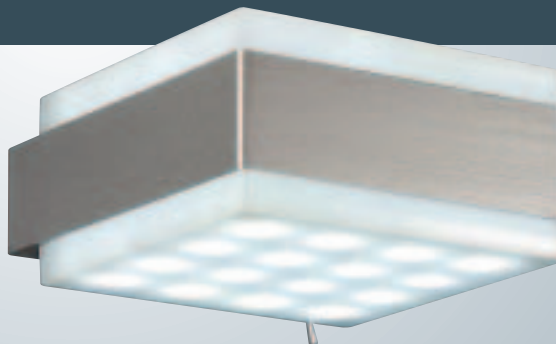

3 **33532/48/10**